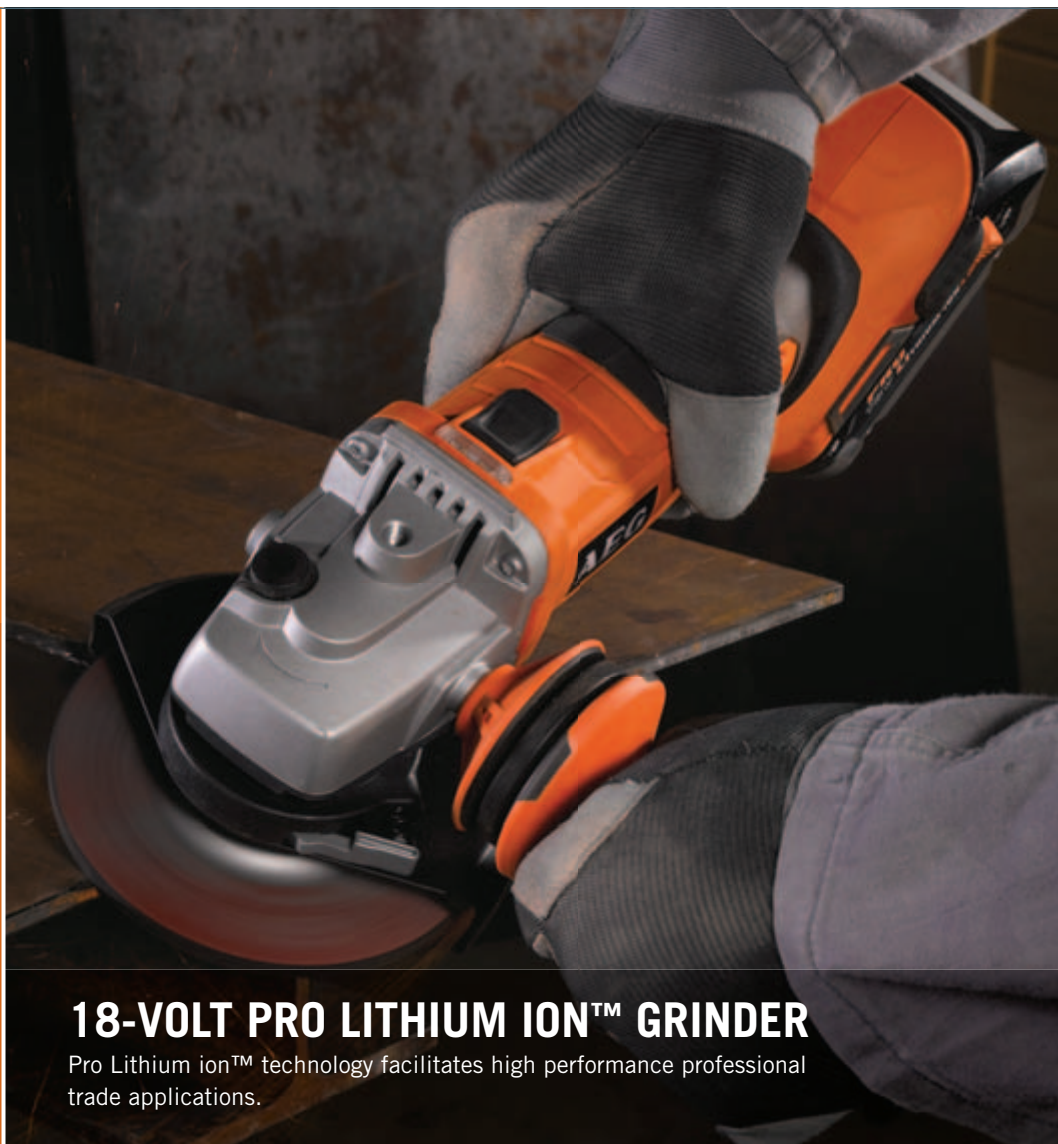

Professional Power Tools and Accessories

AEG POWERTOOLS

The AEG® power tools brand has been delivering high-performance tools since 1898. 114 years later and nothing has changed, AEG® Power Tools continues to push boundaries and innovate with a current focus on the cordless sector, harnessing lithium ion power as well a myriad of traditional but highly innovative corded tools.

Products and Technology

Products

- Cordless and Corded Power Tools

Cordless Platforms

- Pro Lithium ion™ Cordless System 12-volt 14.4-volt and 18-volt
- Omni Pro® Multitool™ system with interchangeable heads
- Cordless and Corded Power Tools, and support accessories

End-Users

- Professional tradesmen, Contractors

Distribution

- Professional / Traditional trade and wholesale distribution
- Professional section of Modern channels and Home Centers

18-VOLT PRO LITHIUM ION™ GRINDER

Pro Lithium ion™ technology facilitates high performance professional trade applications.