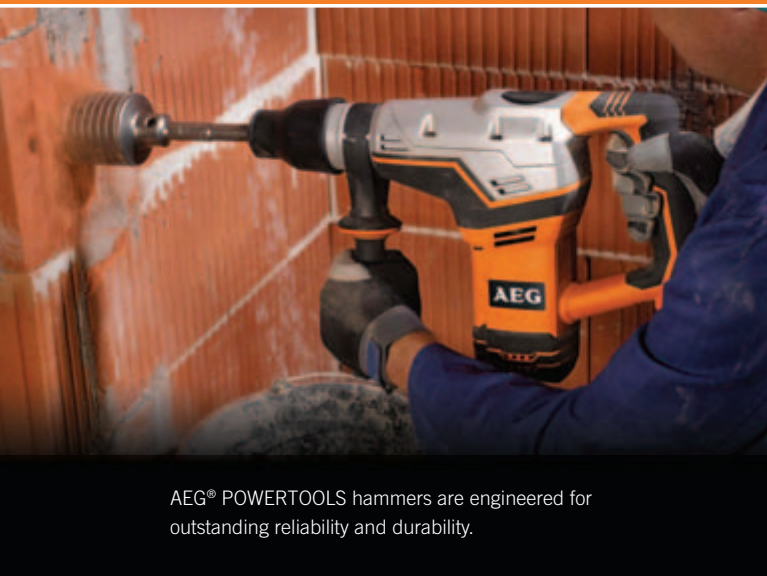

TRADESMAN

The tradesman drill drivers and hammer drill drivers have all the features required for today's professional end users. Across 12-volt, 14.4-volt and 18-volt platforms.

OMNI PRO® is a revolutionary system allowing users to tailor their system depending on application. All heads and bodies are interchangeable to select the best balance of power base and head for ultimate productivity.