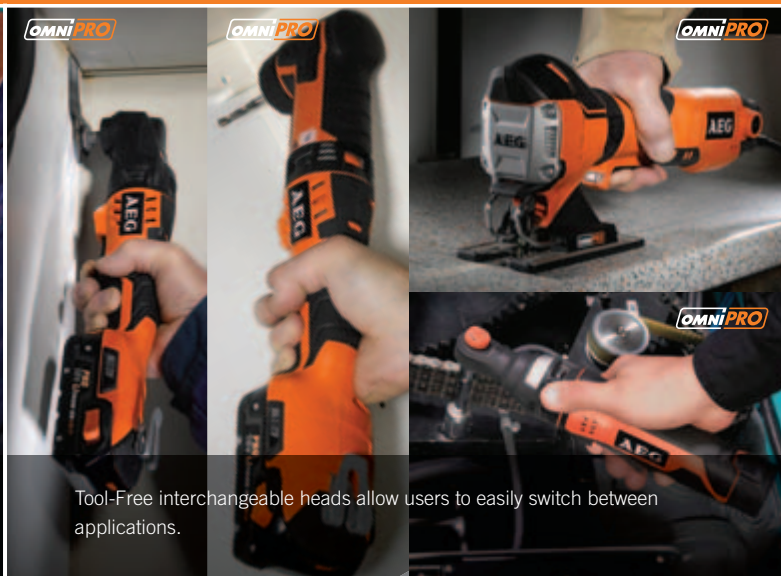

Tool-Free interchangeable heads allow users to easily switch between applications.