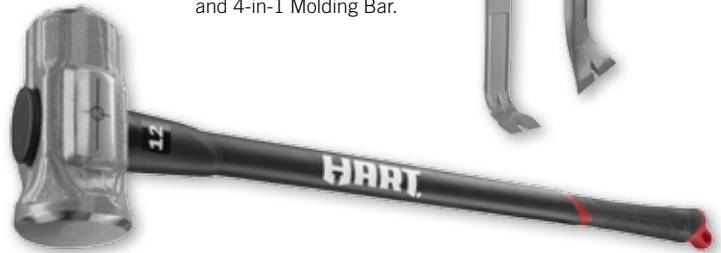

Products and Technology

Products

- Hammers, Lath & Drywall Axes, Nail Pullers, Pry Bars and Air Grips

Technology

- Patented: Titanium Construction, 180 Degree Side Nail Pullers, Replaceable Faces, Staple Pullers and Dimplers

End-Users

- A variety of tradesmen including carpenters, masons, demolition workers and remodelers

Distribution

- Home centers, hardware stores and lumber yards

HART® HAMMERS

Preferred choice of framing contractors because of the many Signature features such as the magnetic nail set and the angled drive face.

HART® 3.5lbs AXE

The HART® 3.5lbs Axe is equipped with an arsenal of Signature Features including Face Cutouts, a Forged Head, SureGrip™ overmold, and much more.

HART® PRY AND MOLDING BARS

Make nail and molding removal easy with the forged 15" Pry Bar and 4-in-1 Molding Bar.