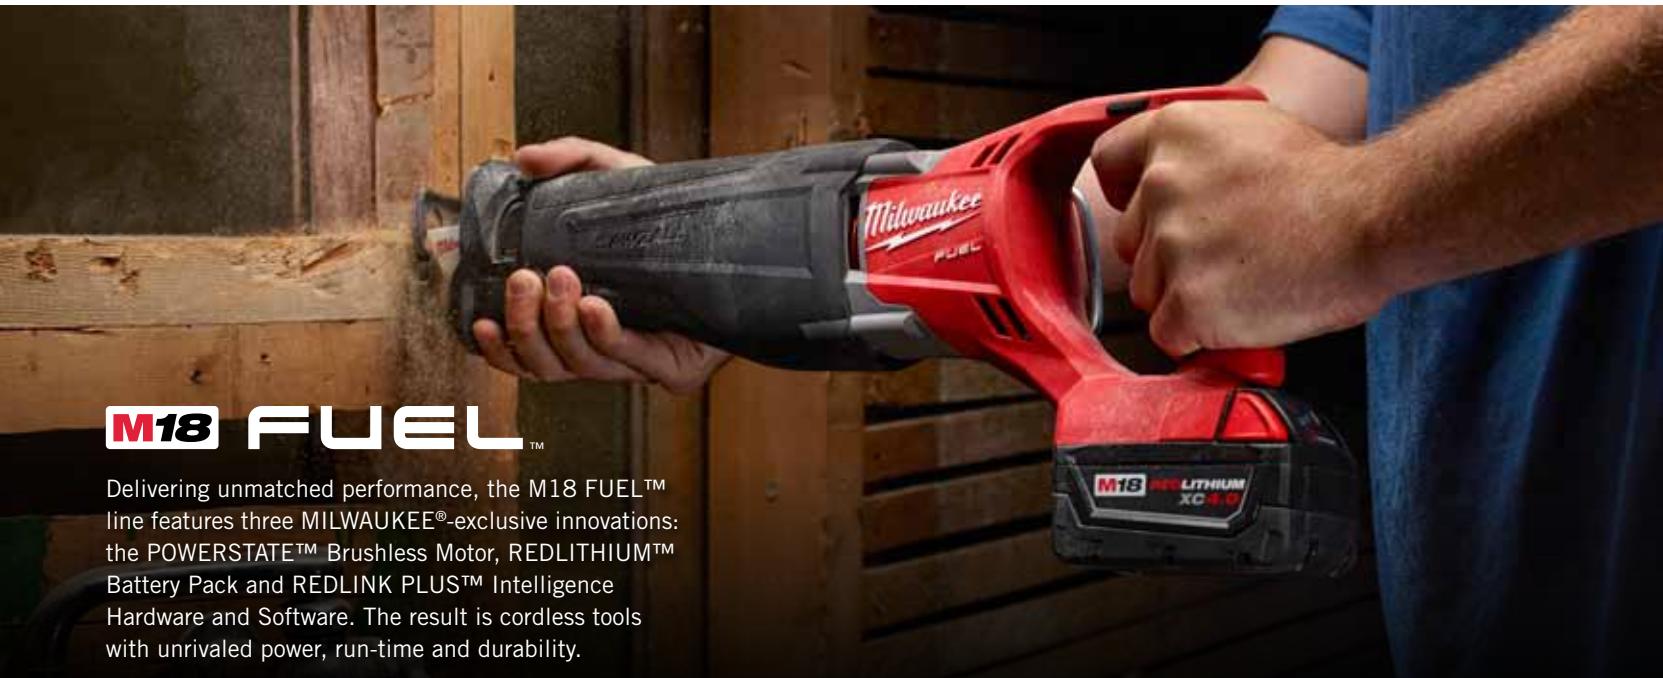

Power Equipment, Accessories and Hand Tools

Industrial Power Tools

M18 FUEL™

Delivering unmatched performance, the M18 FUEL™ line features three MILWAUKEE®-exclusive innovations: the POWERSTATE™ Brushless Motor, REDLITHIUM™ Battery Pack and REDLINK PLUS™ Intelligence Hardware and Software. The result is cordless tools with unrivaled power, run-time and durability.