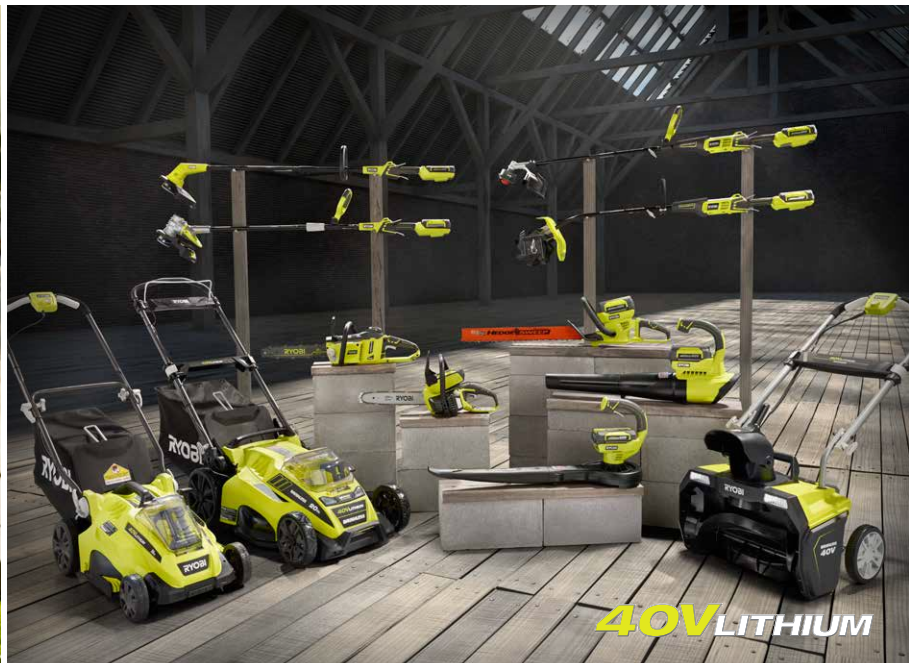

40-volt X Lithium 15" Cordless String Trimmer

40-volt Lithium Cordless Jet Fan Blower

40-volt Lithium 24" Cordless Hedge Trimmer

40-volt Lithium Brushless 14" Cordless Chainsaw

40-volt X EXPAND-IT String Trimmer

40V LITHIUM

Outdoor Products

RYOBI® Outdoor Tools are engineered to deliver superior performance for every lawn and garden enthusiast. RYOBI® combines power, innovative features, and premium engines into a full line of gas and electric pressure washers, gas string trimmers, hedge trimmers, blowers, chainsaws, and generators. At an affordable price, high quality lawn equipment is within reach of every homeowner.

2 CYCLE String Trimmers

RYOBI® 2 Cycle Full Crank String Trimmers provide longer engine life, comfortable operation and are attachment capable.

2200 WATT Inverter Generator

Designed for quiet operation and clean power, the RYOBI® Inverter Generator is capable of powering your most sensitive electronics. With a transport-friendly housing and a lightweight design, the Inverter Generator provides power anywhere you need it.