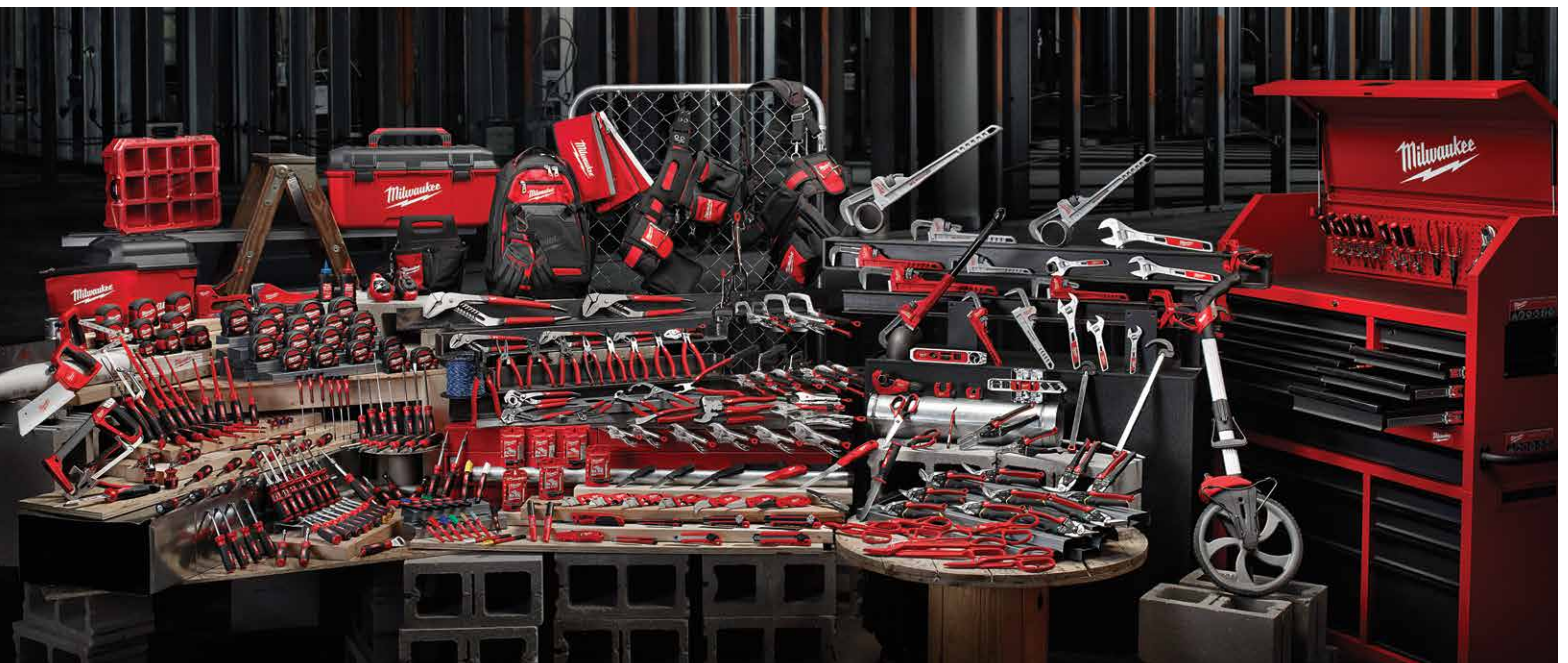

12" Straight Jaw Pliers

9" High-Leverage Lineman's Pliers with Crimper

46" 8-Drawer Steel Storage Chest & Cabinet

STORAGE

The MILWAUKEE® line of storage products has been extremely successful, with the launch of a 20" Jobsite Organizer and the 46" Steel Storage Chest. These products will lead to more opportunity for future expansion.