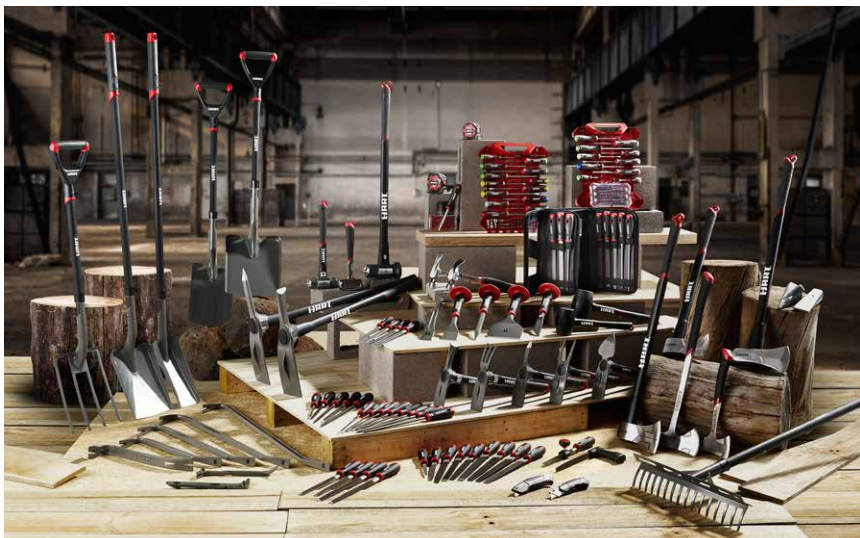

HART® Family of products focus on delivering innovative Signature Features that provide contractors with top quality materials to enhance productivity. Products ranges in Hammers, Sledges, Tiling Tools, Pry Bars, Clamps, Mattocks and Utility Tools insure you have the right products to complete every job.

HART® 15" Pry Bar

HART® 10" Nail Puller

HART® 12" Double Ended Nail Puller

HART® Double Ended Nail Set

Layout and Measuring Tools

EMPIRE® had an impressive 2015, delivering double-digit market share growth. As the leader in the layout market, EMPIRE® has earned the trust of the construction trades by delivering a broad range of innovative solutions focused on layout applications. Replacing the revolutionary e50 I-Beam series, the upgraded e55 I-Beam levels provide the user with stronger magnets and a tougher, more durable frame. The new innovative line of Laser Etched Squares leverage ground breaking manufacturing technology creating products with permanent marking that are 2X more accurate. EMPIRE®'s innovative vial technology blows away the competition in readability, accuracy and durability. Each vial undergoes a rigorous 10-point quality inspection to ensure it delivers the precision and toughness required for true professional results.