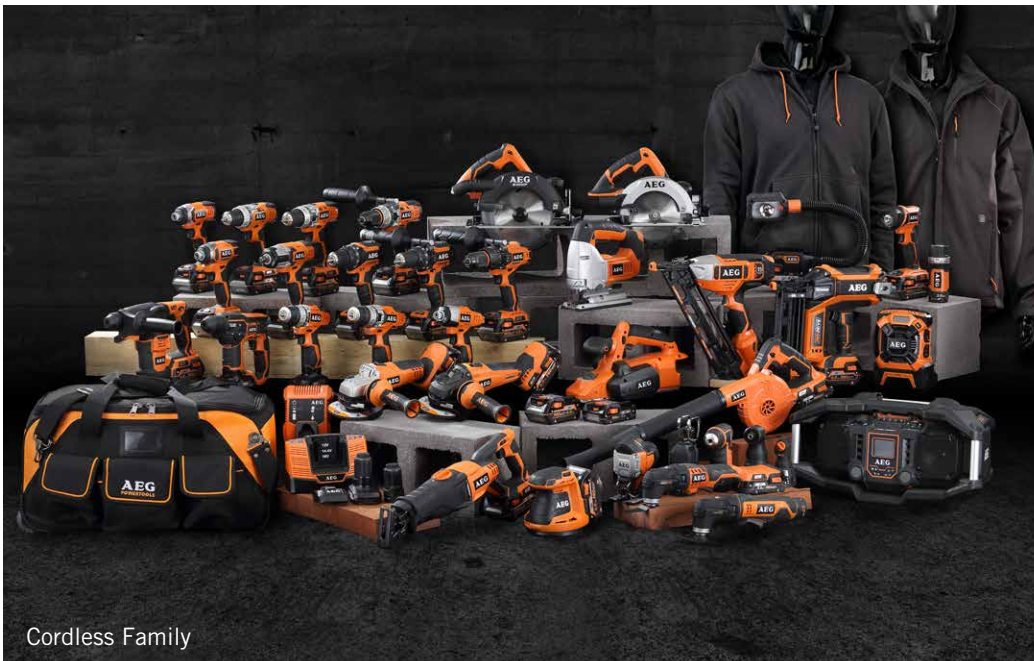

18-volt Brushless Hammer Drill

Cordless Family