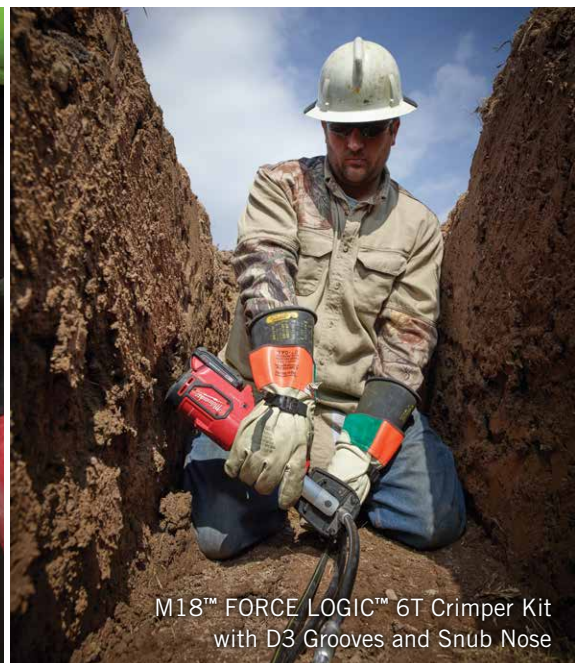

M18™ FORCE LOGIC™ Cable Cutter Kit with 750 Cu MCM Jaws

M18™ FORCE LOGIC™ 6T Crimper Kit
with D3 Grooves and Snub Nose