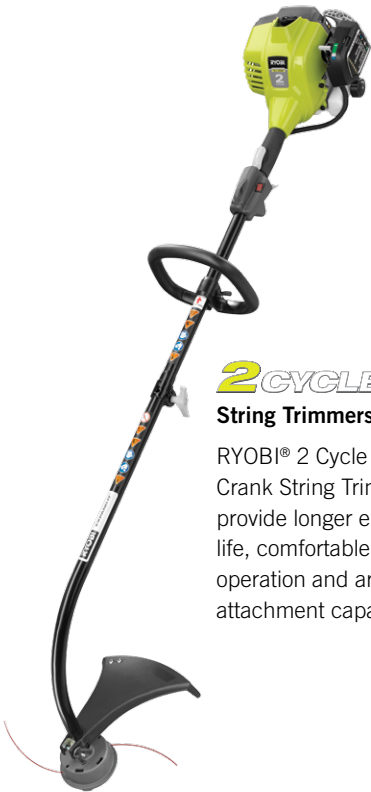

40V LITHIUM

RYOBI® 40-volt lithium ion batteries provide fade free power and longer run time to over fifteen 40-volt tools.

40-volt Lithium Brushless 20" Cordless Lawn Mower

40-volt Lithium Brushless 20" Cordless Snow Blower

40-volt X Lithium 15" Cordless String Trimmer

40-volt Lithium Cordless Jet Fan Blower

40-volt Lithium 24" Cordless Hedge Trimmer

40-volt Lithium Brushless 14" Cordless Chainsaw

40-volt X EXPAND-IT String Trimmer

40V LITHIUM

Outdoor Products

RYOBI® Outdoor Tools are engineered to deliver superior performance for every lawn and garden enthusiast. RYOBI® combines power, innovative features, and premium engines into a full line of gas and electric pressure washers, gas string trimmers, hedge trimmers, blowers, chainsaws, and generators. At an affordable price, high quality lawn equipment is within reach of every homeowner.

2 CYCLE String Trimmers

RYOBI® 2 Cycle Full Crank String Trimmers provide longer engine life, comfortable operation and are attachment capable.

2200 WATT Inverter Generator

Designed for quiet operation and clean power, the RYOBI® Inverter Generator is capable of powering your most sensitive electronics. With a transport-friendly housing and a lightweight design, the Inverter Generator provides power anywhere you need it.