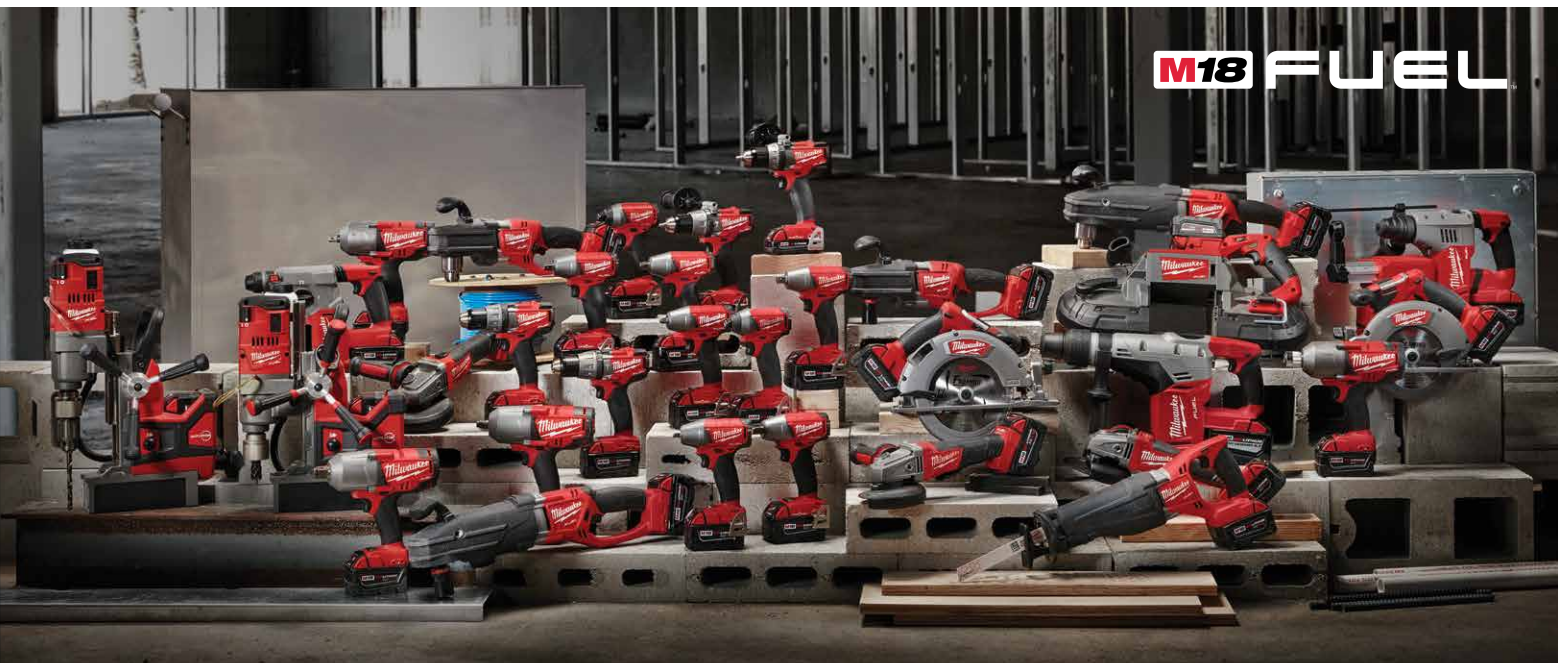

M18 FUEL™ DRILLS, HAMMER DRILLS & IMPACTS

MILWAUKEE® set the benchmark for performance when M18 FUEL™ Drill/Drivers and Impacts were launched in 2012. The next generation of drilling and fastening products reset user expectations, delivering the most power on the market in a much more compact size.