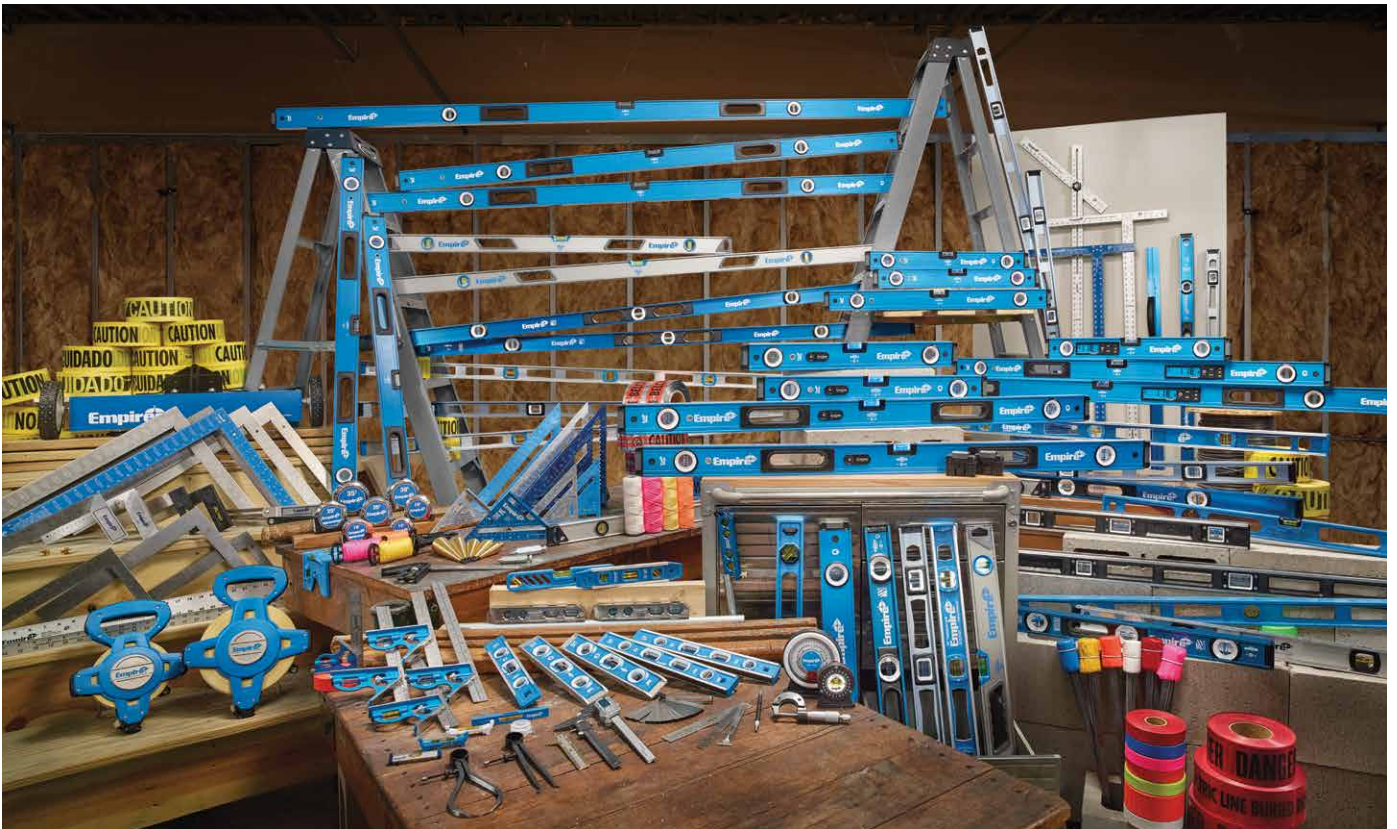

HART® Family of products focus on delivering innovative Signature Features that provide contractors with top quality materials to enhance productivity. Products ranges in Hammers, Sledges, Tiling Tools, Pry Bars, Clamps, Mattocks and Utility Tools insure you have the right products to complete every job.

HART® 15" Pry Bar

HART® 10" Nail Puller

HART® 12" Double Ended Nail Puller

HART® Double Ended Nail Set

Layout and Measuring Tools

EMPIRE® had an impressive 2015, delivering double-digit market share growth. As the leader in the layout market, EMPIRE® has earned the trust of the construction trades by delivering a broad range of innovative solutions focused on layout applications. Replacing the revolutionary e50 I-Beam series, the upgraded e55 I-Beam levels provide the user with stronger magnets and a tougher, more durable frame. The new innovative line of Laser Etched Squares leverage ground breaking manufacturing technology creating products with permanent marking that are 2X more accurate. EMPIRE®'s innovative vial technology blows away the competition in readability, accuracy and durability. Each vial undergoes a rigorous 10-point quality inspection to ensure it delivers the precision and toughness required for true professional results.

LASER ETCHED™

Vial Technology

Professional Tools

AEG

POWERTOOLS

The AEG® Power Tools brand has been delivering high-performance tools since 1898. Over a 100 years later and nothing has changed, AEG® Power Tools continue to push boundaries and innovate with a current focus on the cordless sector, harnessing leading lithium ion power.

PRO 18v

At the heart of the Pro18v range lies 3 core technologies. These core technologies are built to offer tradesmen relentless power, instinctive technology and unstoppable runtime which set AEG® Pro18-volt tools apart from its competition.