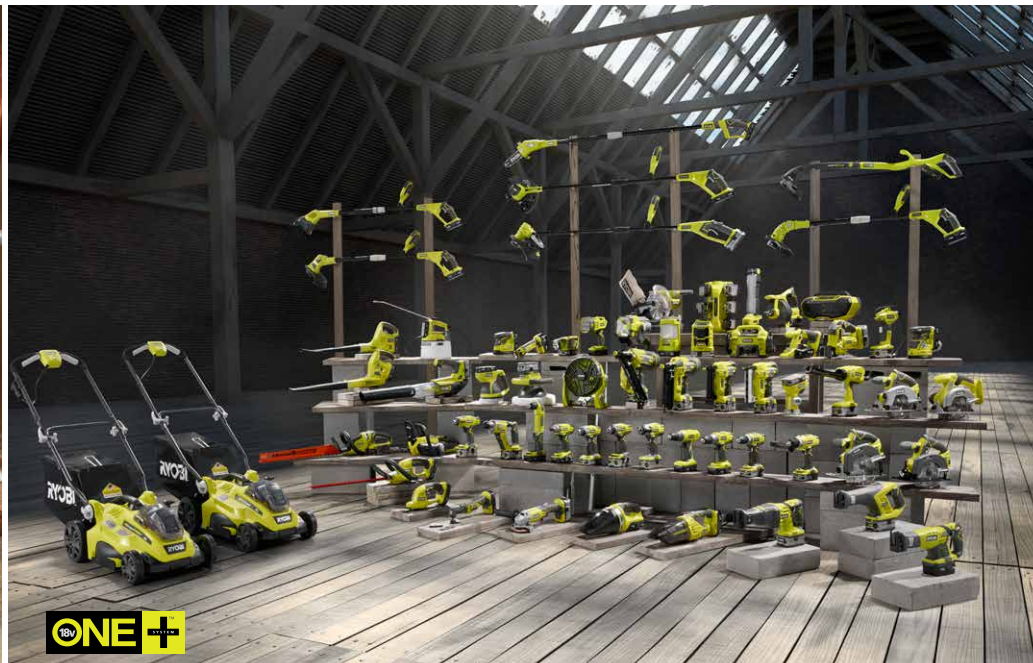

18-volt ONE+® 3-Speed Impact Driver

18-volt ONE+® Drain Auger

18-volt ONE+® SDS-PLUS® Rotary Hammer

18-volt ONE+® 6-Port Super Charger

ONE+® 18-volt Reciprocating Saw

AirStrike™

RYOBI® 18-volt ONE+® AIRSTRIKE™ Brad Nailer, Finish Nailer, Angled Finish Nailer and Narrow Crown Stapler features AIRSTRIKE™ Technology, which eliminates the need for noisy compressors, bulky hoses or expensive gas cartridges. This means faster setup and easier maneuvering on the job site or at home.

ONE+® 18-volt EVERCHARGE™ Hand Vacuum

Outdoor Products

RYOBI® Outdoor Products deliver the latest technology and features with the newest member of the 18-Volt ONE+® System – 18-volt LITHIUM+™ Outdoor Products – compatible with all RYOBI® ONE+® tools produced since 1996. LITHIUM+™ takes 18-volt lawn care to a new level with more power, runtime and features than previous models. Meanwhile, the ever-growing 40-volt system is currently made up of 15 tools, from blowers, trimmers, chainsaws to mowers.