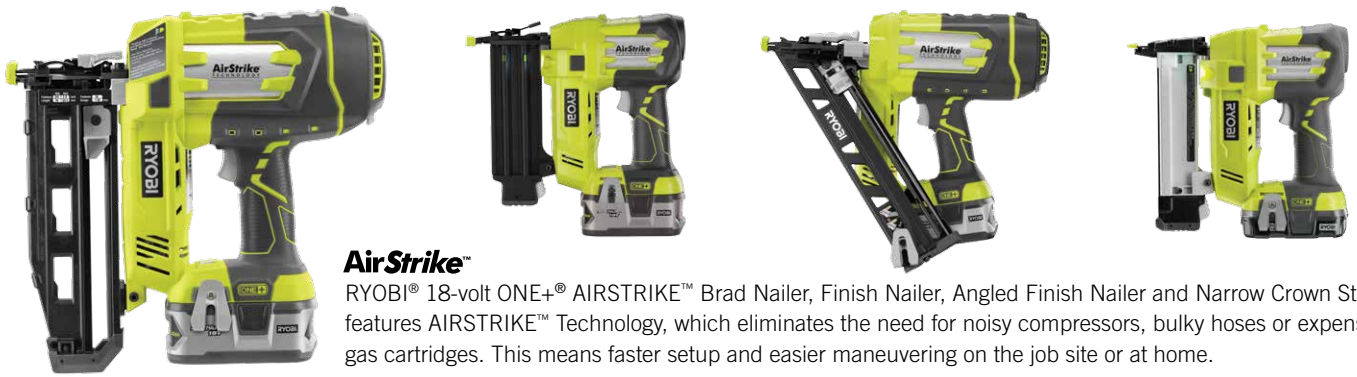

18-volt ONE+® 3-Speed Impact Driver

18-volt ONE+® Drain Auger

18-volt ONE+® SDS-PLUS® Rotary Hammer

18-volt ONE+® 6-Port Super Charger

ONE+® 18-volt Reciprocating Saw

AirStrike™

RYOBI® 18-volt ONE+® AIRSTRIKE™ Brad Nailer, Finish Nailer, Angled Finish Nailer and Narrow Crown Stapler features AIRSTRIKE™ Technology, which eliminates the need for noisy compressors, bulky hoses or expensive gas cartridges. This means faster setup and easier maneuvering on the job site or at home.