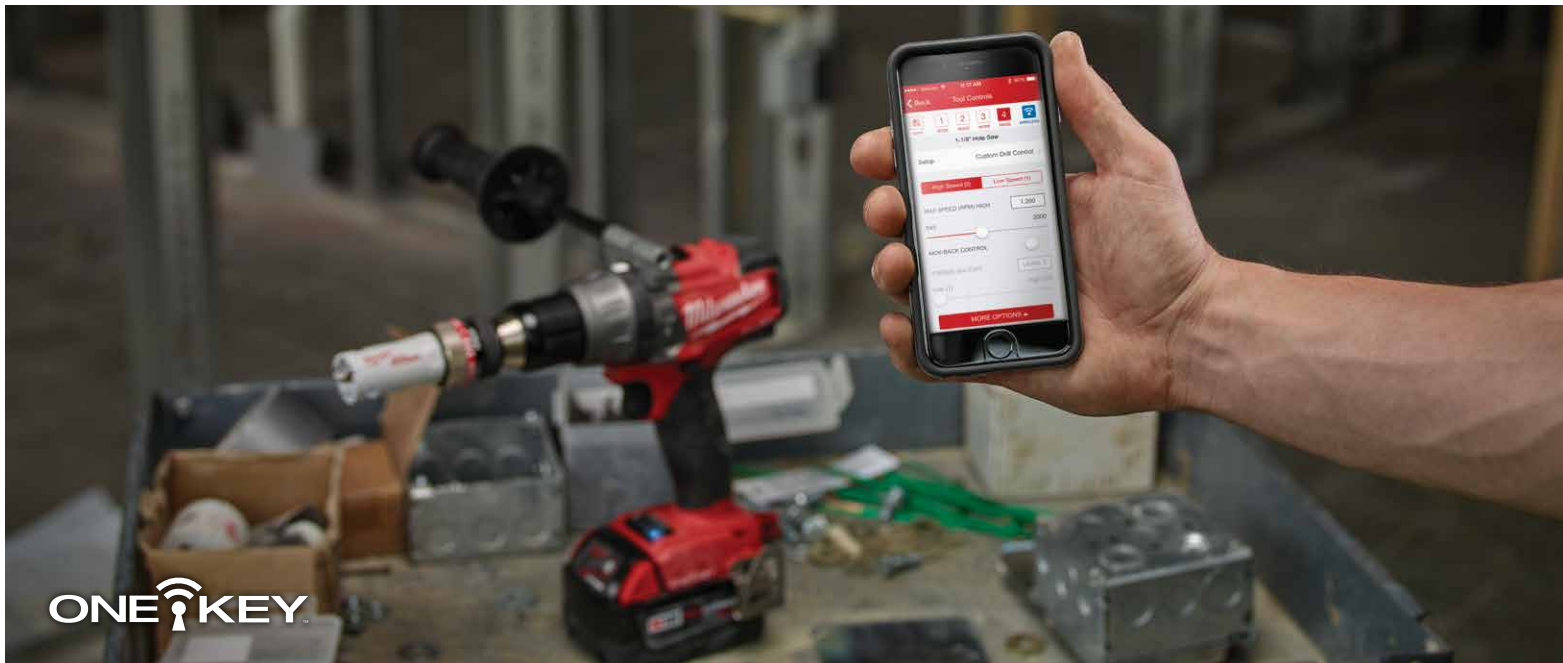

By integrating industry-leading tool electronics with a custom-built cloud-based program, ONE-KEY™ will provide a new level of control and access to information that will revolutionize the way work gets done. This will fundamentally change the way users interact with their tools and help solve user problems and frustrations the industry has never before been able to address.

M18 FUEL™ with ONE-KEY™
1/2" Impact Wrench
with Friction Ring

M18 FORCE LOGIC™

FORCE LOGIC™ is engineered to not only improve upon, but change the way high-force tools are used in the field. Built from the ground up to optimize ergonomics, speed and reliability, these high-force crimpers and cutters will reduce user fatigue and optimize workflow in even the most challenging environments.