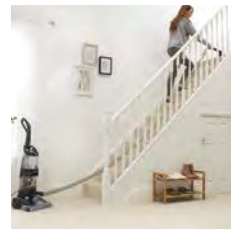

Long Reach for Use on Stairs