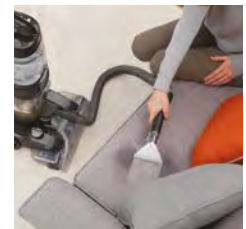

Quick Dry

Leaves carpets dry in as little as 1 hour* The rinse function and DUAL V technology removes any shampoo residue and water left behind after carpet cleaning.

SPINSCRUB Hand Tool

Long Reach for Use on Stairs