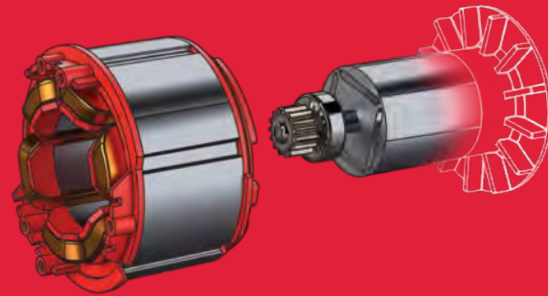

M18 FUEL™

LONGER MOTOR LIFE | **MORE** POWER | **MORE** RUN-TIME