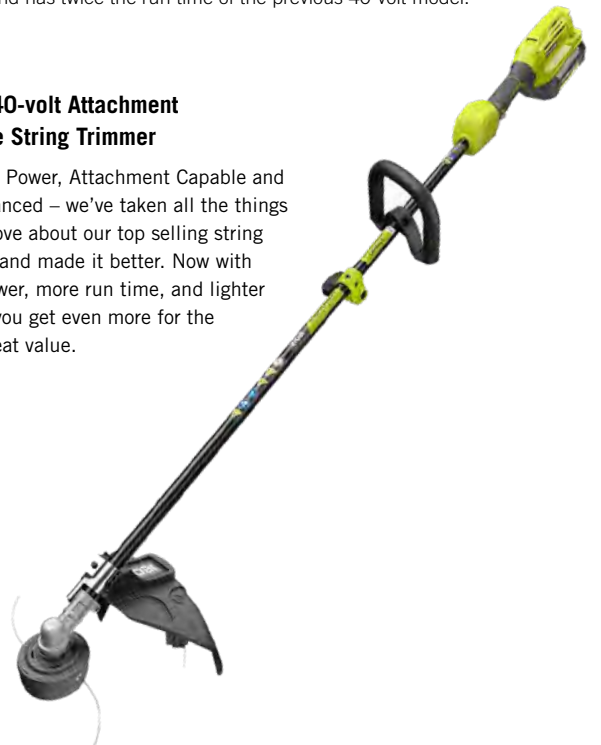

RYOBI 40-volt Attachment Capable String Trimmer

Gas-Like Power, Attachment Capable and well balanced – we've taken all the things people love about our top selling string trimmer and made it better. Now with more power, more run time, and lighter weight, you get even more for the same great value.