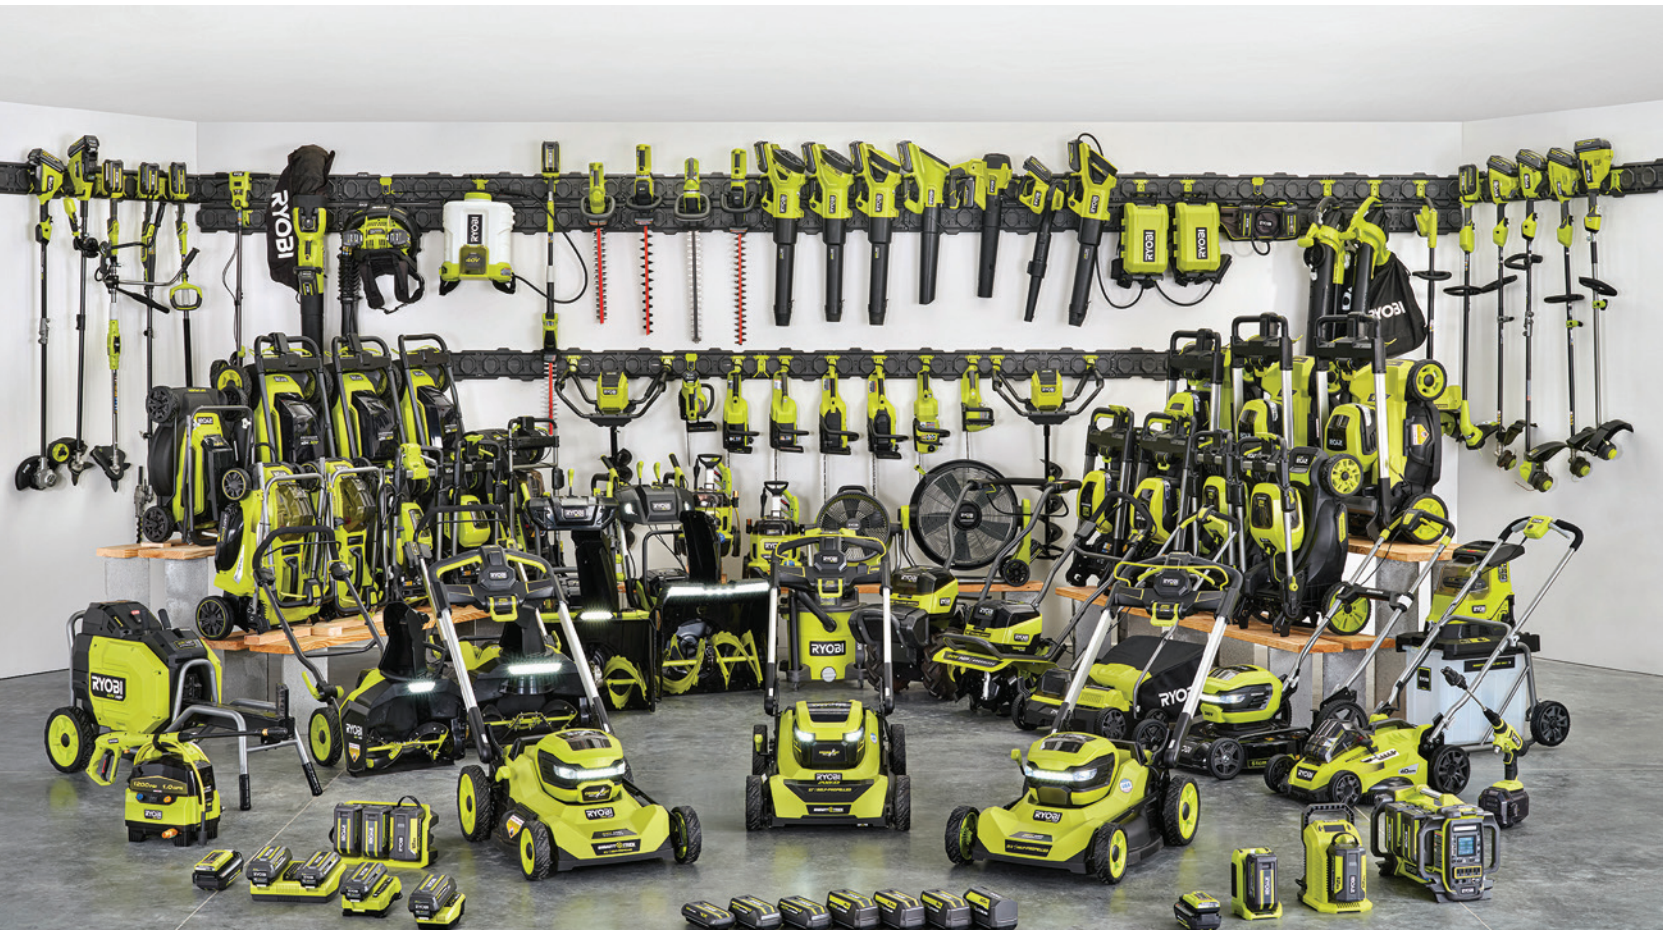

40V HP Brushless
16" Carbon Fiber Shaft
String Trimmer