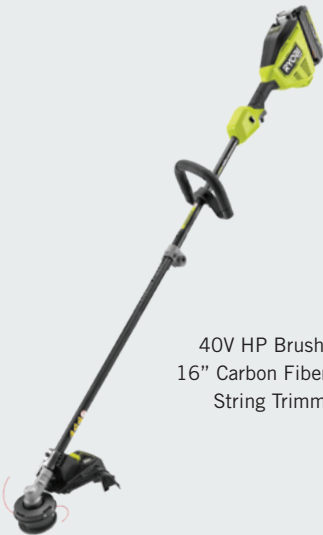

NEW PRODUCTS