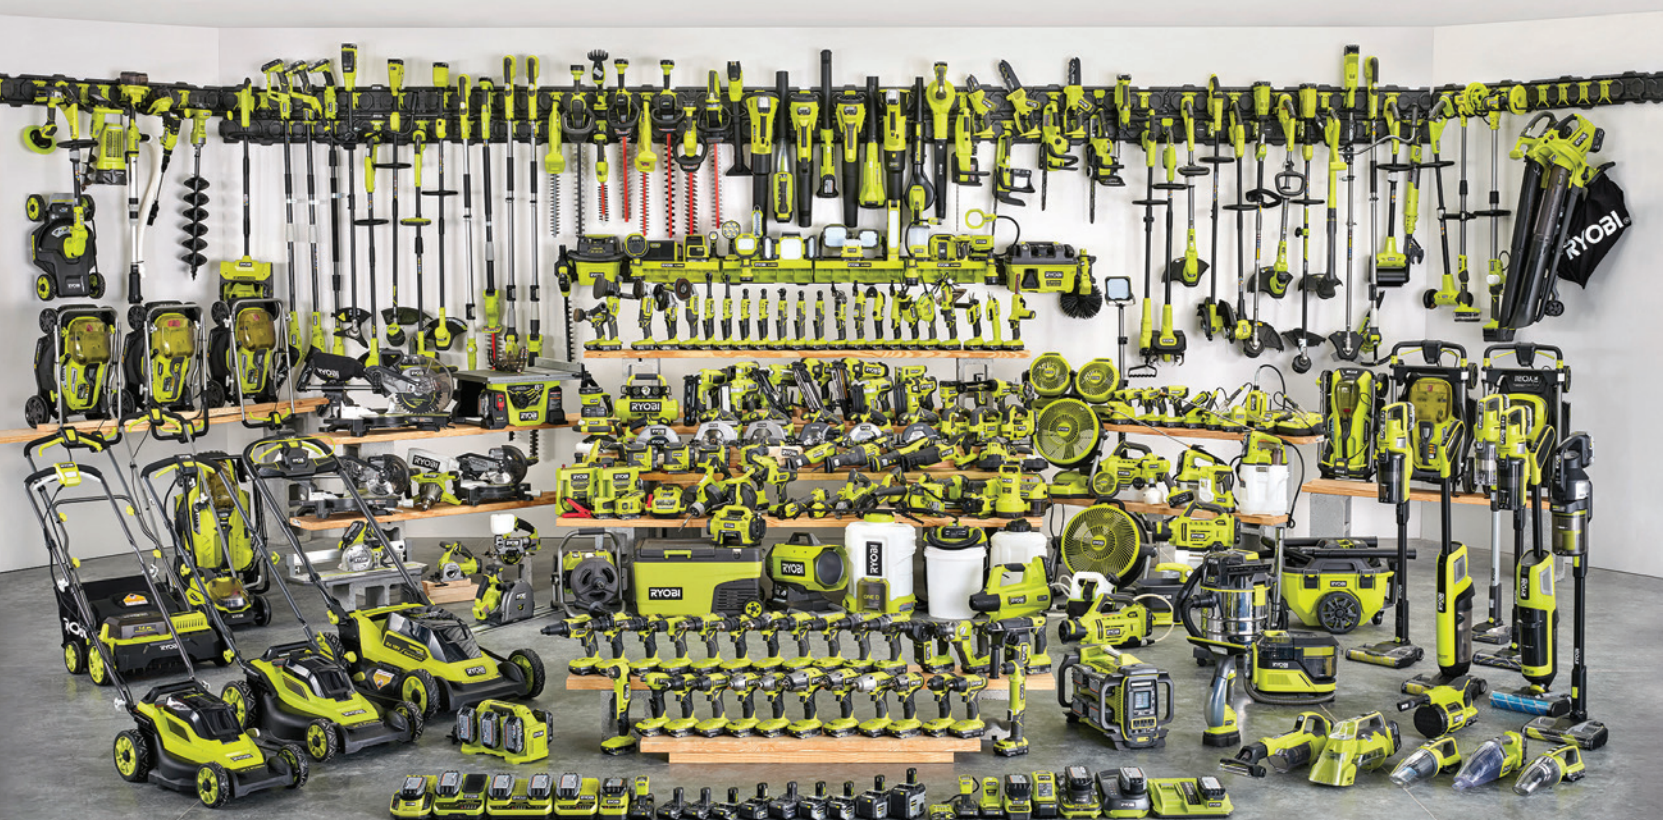

18V ONE+ HP

RYOBI 18V ONE+ HP tools feature premium brushless motors, advanced electronics, and high performance LITHIUM batteries to deliver a best-in-class user experience. These high performance tools utilize advanced technology to deliver more power, runtime, durability, and speed. 18V ONE+ HP tools are designed with superior ergonomics without sacrificing performance.