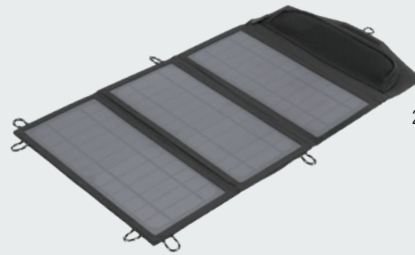

NEW PRODUCTS

USB LITHIUM
Battery

18V ONE+
1800 Watt Power Station

80V Battery
Power Source

60-Watt Foldable
Solar Panel

21-Watt Foldable
Solar Panel

14-Watt Foldable
Solar Panel