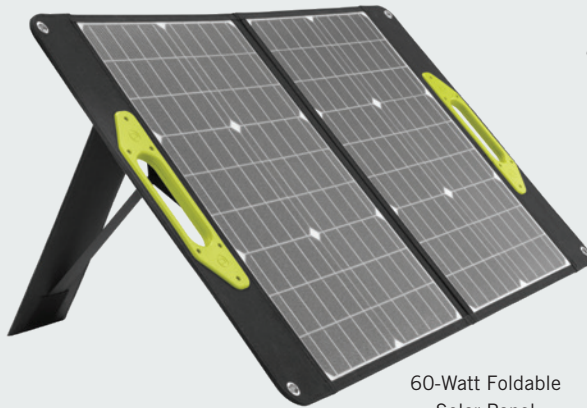

NEW PRODUCTS

USB LITHIUM
Battery

18V ONE+
1800 Watt Power Station

80V Battery
Power Source

60-Watt Foldable
Solar Panel

21-Watt Foldable
Solar Panel

14-Watt Foldable
Solar Panel