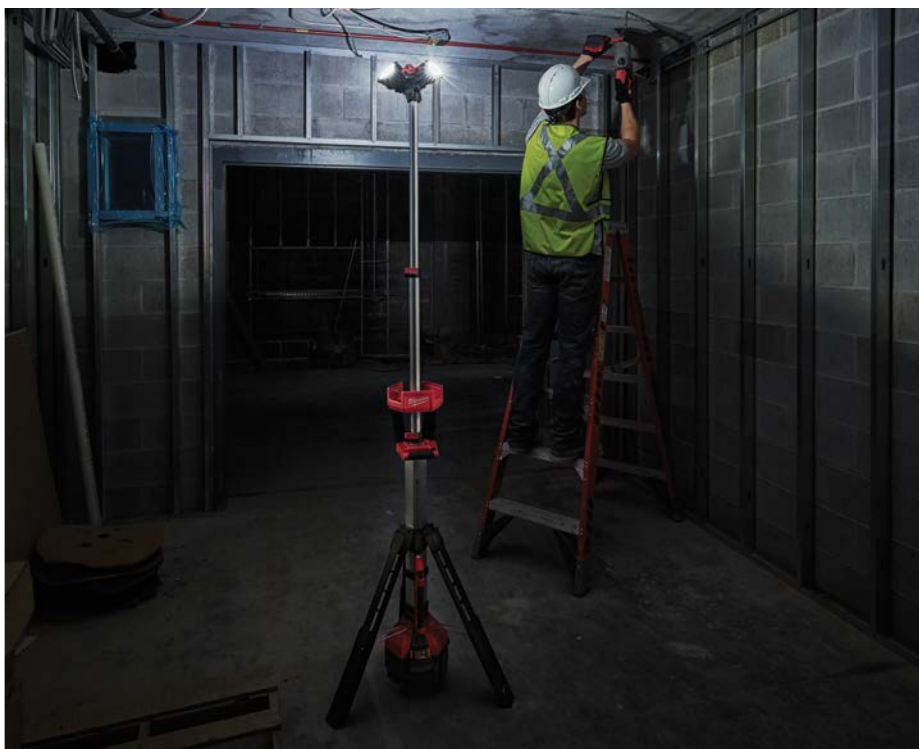

M12 ROVER LED Flood Light

M18 LED Search Light

M12 M18 **HIGH OUTPUT LIGHTING** **ADAPTS. PERFORMS. SURVIVES.**

M12 LED Metal Flashlight

M18 RADIUS LED Compact Site Light w/ ONE-KEY

M12 M18
HIGH OUTPUT LIGHTING
ADAPTS. PERFORMS. SURVIVES.

M18 LED Utility Bucket Light

M18 ROCKET LED Tower Light/Charger

Industrial Power Tools

High-force applications have been made easier thanks to MILWAUKEE's FORCE LOGIC solutions. Designed to optimize ergonomics, speed and reliability, these powerful cordless tools reduce user fatigue and optimize workflow even in the most challenging environments.